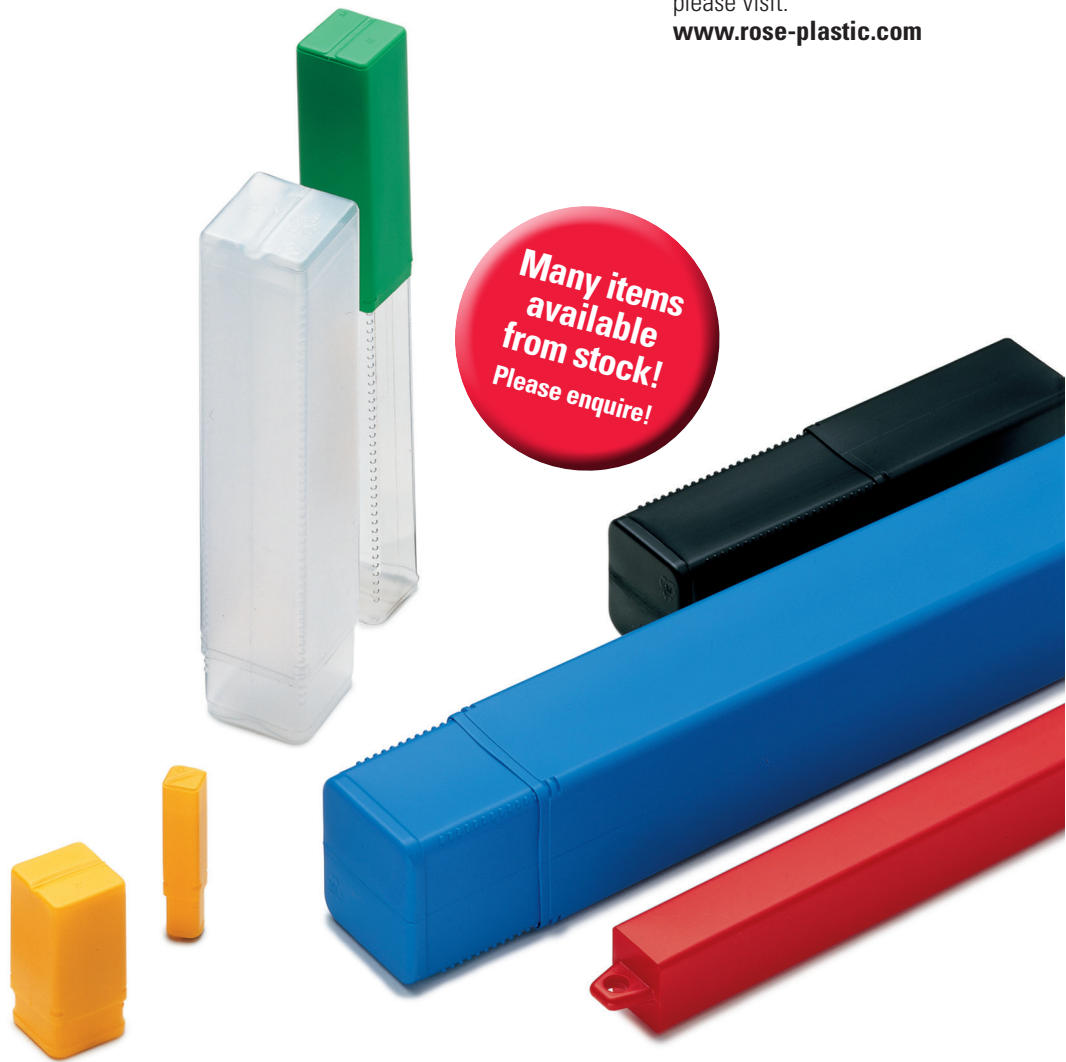

Square Telescopic Packaging Tube with Ratchet Mechanism

- telescopic length extension
- ratchet mechanism locks at extended position
- rigid, durable, humidity and oil resistant
- speedy, efficient packing of products
- re-usable
- excellent for stacking and storage
- available with hanging loop

Product range

- transparent or in various attractive standard colours or two-coloured
- with hanger on request

Packing

- outers and inners packed separately in individual cartons

Raw material

- Polypropylene (PP)
- Polyethylene (PE)
- Polyvinylchloride (PVC)

For you local contact please visit:

www.rose-plastic.com

Ref.	ø mm	Length mm	Box Qty.
QP 8 050	8	050 - 080	2700
QP 8 080	8	080 - 120	1700
QP 8 120	8	120 - 200	2000
QP 8 200	8	200 - 350	2000
QP 10 050	10	050 - 080	2100
QP 10 080	10	080 - 120	2600
QP 10 120	10	120 - 200	1400
QP 10 200	10	200 - 350	1550
QP 10 250	10	250 - 460	1200
QP 12 050	12	050 - 080	3000
QP 12 070	12	070 - 110	2000
QP 12 080	12	080 - 120	1800
QP 12 120	12	120 - 200	1000
QP 12 200	12	200 - 350	1000
QP 12 250	12	250 - 460	850
QP 14 050	14	050 - 080	2300
QP 14 065	14	065 - 100	2000
QP 14 060	14	060 - 085	2000
QP 14 080	14	080 - 120	1300
QP 14 120	14	120 - 200	800
QP 14 200	14	200 - 350	800
QP 14 300	14	300 - 535	500
QP 16 050	16	050 - 080	2000

Ref.	ø mm	Length mm	Box Qty.
QP 16 080	16	080 - 120	1100
QP 16 120	16	120 - 200	1400
QP 16 200	16	200 - 350	1400
QP 18 050	18	050 - 080	1500
QP 18 080	18	080 - 120	1800
QP 18 120	18	120 - 200	1100
QP 18 200	18	200 - 350	1100
QP 20 050	20	050 - 080	1200
QP 20 080	20	080 - 120	1600
QP 20 120	20	120 - 200	900
QP 20 200	20	200 - 350	900
QP 20 350	20	350 - 620	500
QP 22 050	22	050 - 080	1200
QP 22 075	22	075 - 105	1500
QP 22 080	22	080 - 120	1300
QP 22 120	22	120 - 200	850
QP 22 200	22	200 - 350	840
QP 24 050	24	050 - 080	850
QP 24 080	24	080 - 120	1000
QP 24 120	24	120 - 200	650
QP 24 200	24	200 - 350	600
QP 26 050	26	050 - 060	1400
QP 26 060	26	060 - 080	1400

Ref.	ø mm	Length mm	Box Qty.
QP 26 080	26	080 - 120	1000
QP 26 100	26	100 - 160	800
QP 26 120	26	120 - 200	600
QP 26 200	26	200 - 350	600
QP 26 350	26	350 - 620	340
QP 32 050	32	050 - 070	1400
QP 32 060	32	060 - 080	1000
QP 32 080	32	080 - 120	700
QP 32 120	32	120 - 200	450
QP 32 200	32	200 - 350	420
QP 32 350	32	350 - 620	208
QP 34 100	34	100 - 160	450
QP 35 050	35	050 - 070	1000
QP 35 060	35	060 - 080	750
QP 35 080	35	080 - 120	600
QP 35 120	35	120 - 200	350
QP 35 200	35	200 - 350	320
QP 35 300	35	300 - 540	210
QP 35 350	35	350 - 620	168
QP 45 060	45	060 - 080	450
QP 45 080	45	080 - 120	300
QP 45 120	45	120 - 200	335
QP 45 200	45	200 - 350	180

Ref.	ø mm	Length mm	Box Qty.
QP 45 350	45	350 - 620	99
QP 45 700	45	700 - 1300	99
QP 55 060	55	060 - 080	300
QP 55 080	55	080 - 120	288
QP 55 120	55	120 - 200	200
QP 55 200	55	200 - 350	120
QP 55 350	55	350 - 620	72
QP 65 080	65	080 - 120	210
QP 65 120	65	120 - 200	155
QP 65 200	65	200 - 350	92
QP 65 300	65	300 - 520	65
QP 65 350	65	350 - 620	56
QP 78 080	78	080 - 120	160
QP 78 120	78	120 - 200	105
QP 78 220	78	220 - 350	56
QP 93 080	93	080 - 120	90
QP 93 120	93	120 - 200	75
QP 93 200	93	200 - 350	48
QP 93 280	93	280 - 450	30

All dimensions in mm.